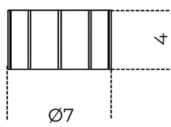

# Desk Card Holder

---

Studio G&R  
2014

Desk card holder in solid bright brass.

Dimensioni / size  
Cm (Ø x H)  
7 x 4

Dimensioni / size  
Inches (Ø x H)  
3 x 1 $\frac{3}{4}$